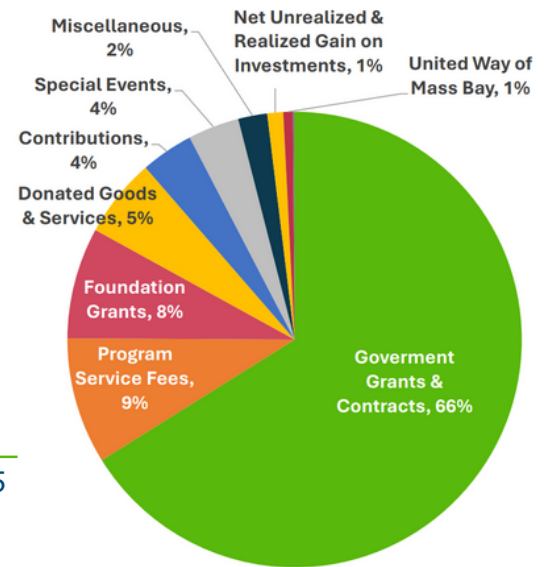

young people matched with adult mentors and advocates

438

volunteers donated

10,229

service hours

4,939

counseling sessions held

444

people trained in suicide prevention and youth mental health

642

classes and events held to provide knowledge, skills, and opportunities for personal growth and success

FINANCIAL REPORT

Fiscal Year October 1, 2023- September 30, 2024

EXPENSES:

\$8,888,561

REVENUE:

\$9,076,615

THANK YOU TO OUR DONORS

Our deepest thanks go to the following leadership donors who invested in Family Services during our fiscal year ending 9/30/24. In total, Family Services received \$1,946,236 from 1,027 donors.