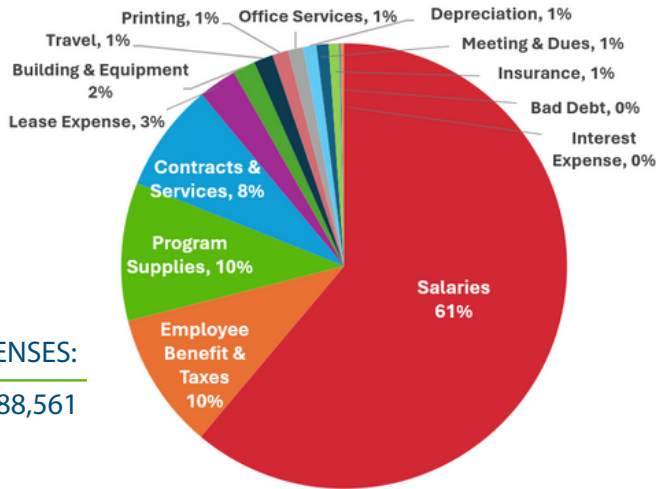

people trained in suicide prevention and youth mental health

642

classes and events held to provide knowledge, skills, and opportunities for personal growth and success

FINANCIAL REPORT

Fiscal Year October 1, 2023- September 30, 2024

EXPENSES:

\$8,888,561

REVENUE:

\$9,076,615

THANK YOU TO OUR DONORS

Our deepest thanks go to the following leadership donors who invested in Family Services during our fiscal year ending 9/30/24. In total, Family Services received \$1,946,236 from 1,027 donors.